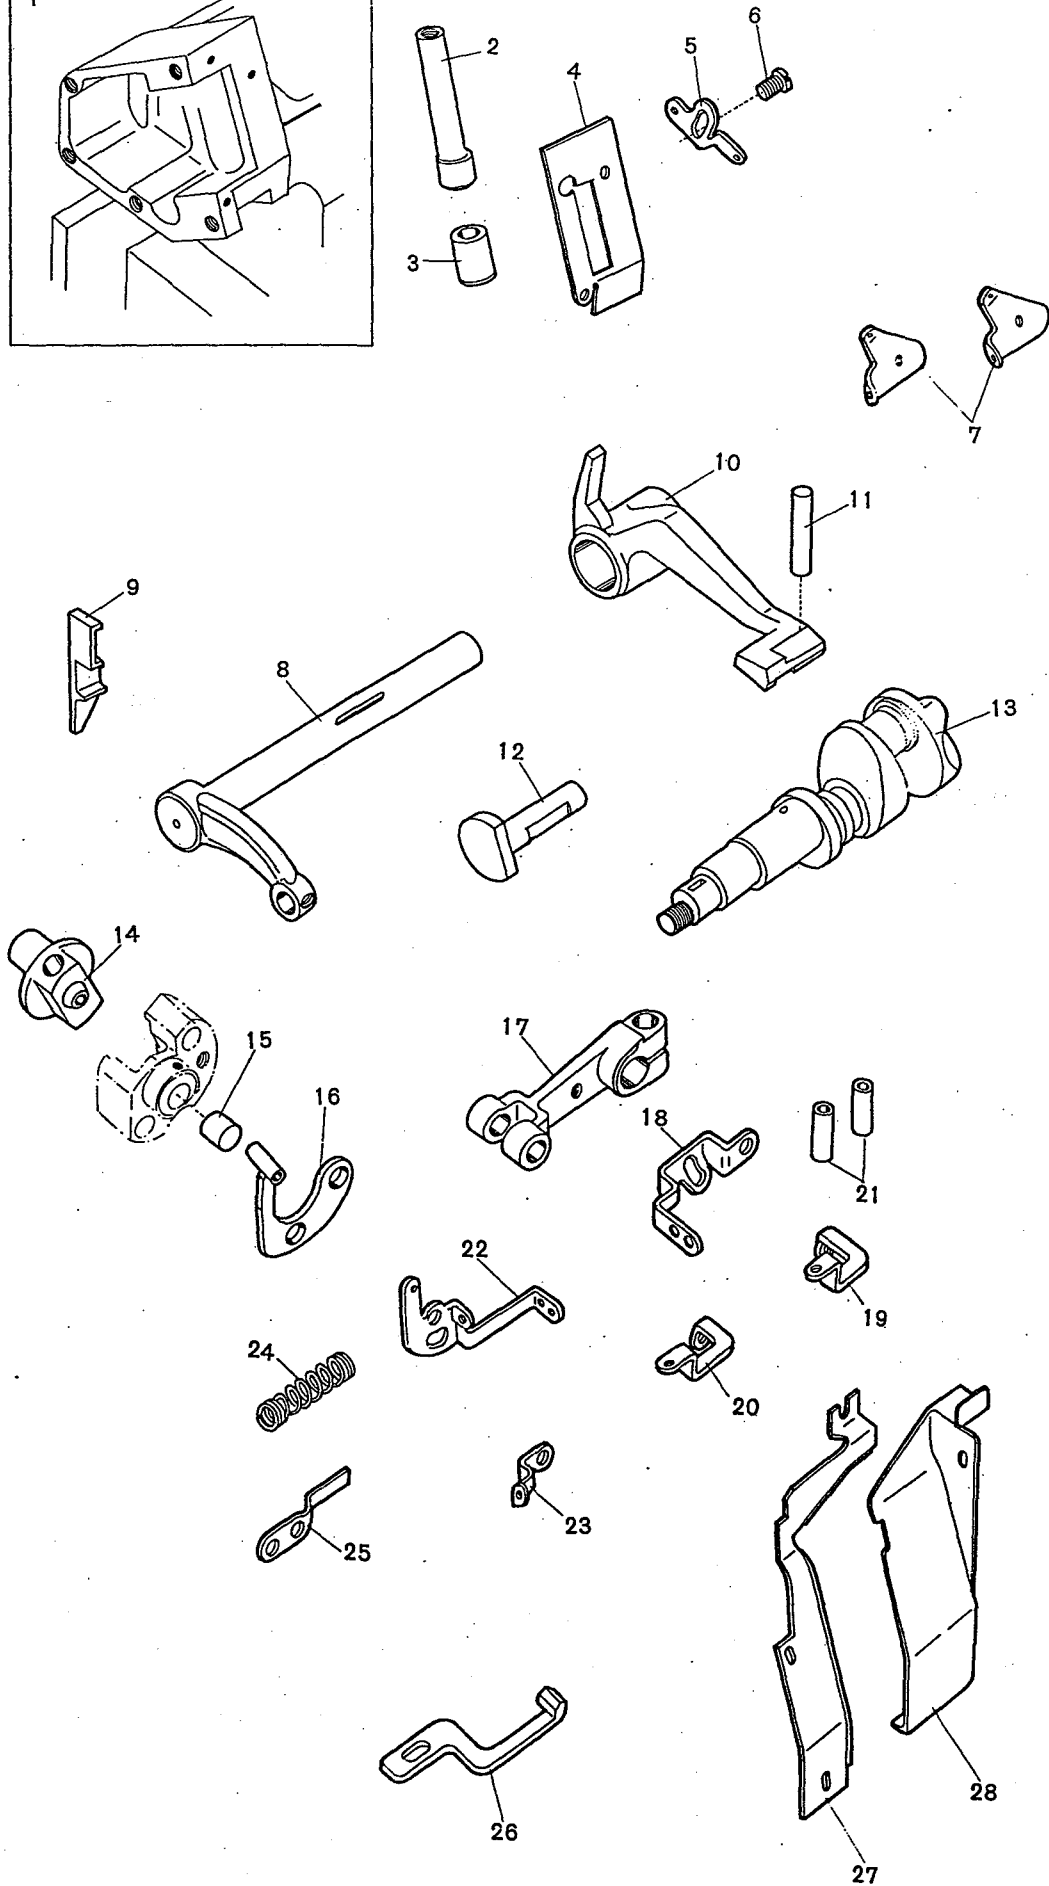

600-2,-3

EDGE GUIDE

600-4

600-2,-3,-4 EXCLUSIVE PARTS

<u>Ref.No.</u>	<u>Parts.No.</u>	<u>Description</u>	<u>Amt. Req.</u>	<u>Remarks</u>
1	Y32747	Presser Foot Complete Set for 600-2	1	
1-1	Y32748	Presser Foot Complete Set for 600-3	1	
2	Y32741	Presser Foot Holder	1	
3	Y32708	Presser Foot for 600-2, -3	1	
4	Y32710	Presser Foot Chip Guard	1	
5	Y 1230	Screw for Y32710	1	
6	Y32744	Presser Foot Stitch Tongue for 600-2	1	
6-1	Y32743	Presser Foot Stitch Tongue for 600-3	1	
7	Y30619	Presser Foot Hinge Spring	1	
8	Y 5036	Screw for Y30619	1	
9	Y34535	Presser Foot Chain Shield	1	
10	Y 1228	Screw for Y34535	1	
11	Y32671	Throat Plate for 600-2	1	
11-1	Y32673	Throat Plate for 600-3	1	
12	Y33816	Differential Feed Dog for 600-2, -3	1	
13	Y33814	Main Feed Dog for 600-2, -3	1	
14	Y37948	Edge Guide Complete Set (Large)	1	
15	Y 4358	Screw for Y37948, Y37962	1	
16	Y37962	Edge Guide Complete Set (Small)	1	
17	Y33751	Edge Guide Complete Set (Swing)	1	
18	Y33400	Front Cover Latch Spring	1	
19	Y 7405	Screw for Y33400	1	
20	Y37372	Needle Bar	1	
21	Y37373	Needle Holder	1	
22	Y 3637	Screws for Needle	2	
23	Y 340	Nut for Y6543	1	
24	Y34763	Needle Thread Tension Disc Eyelet	1	
25	Y 6543	Tension Post	1	
26	Y 286	Felts for Tension Disc	2	
27	Y01111	Tension Discs	2	
28	Y37635	Tread Tension Spring Retainer	1	
29	Y32971	Needle Thread Tension Spring	1	
30	Y30254	Tension Spring Bushing	1	
31	Y34774	Tread Tension Spring Cap	1	
32	Y32416	Lower Looper	1	
33	Y32540	Upper Looper	1	
34	Y32579	Presser Foot Complete Set	1	
35	Y32546	Presser Foot Holder	1	
36	Y32494	Presser Foot	1	
37	Y32493	Presser Foot Chip Guard	1	
38	Y32551	Presser Foot Stitch Tongue	1	
39	Y32746	Presser Foot Chain Shield	1	
40	Y32571	Throat Plate	1	
41	Y33819	Differential Feed Dog (Large Teeth)	1	
42	Y33818	Main Feed Dog (Large Teeth)	1	
43	Y32557	Auxiliary Feed Dog (Large Teeth)	1	