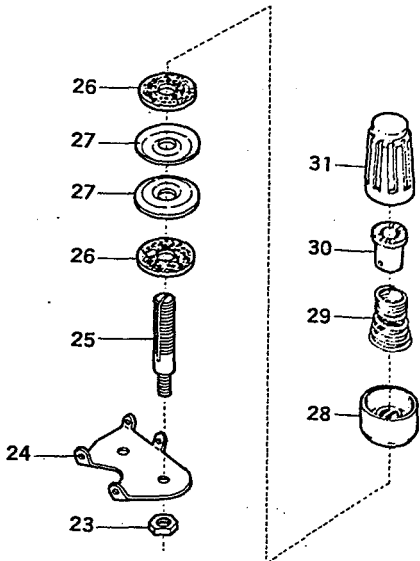

600-2,-3

EDGE GUIDE

600-4