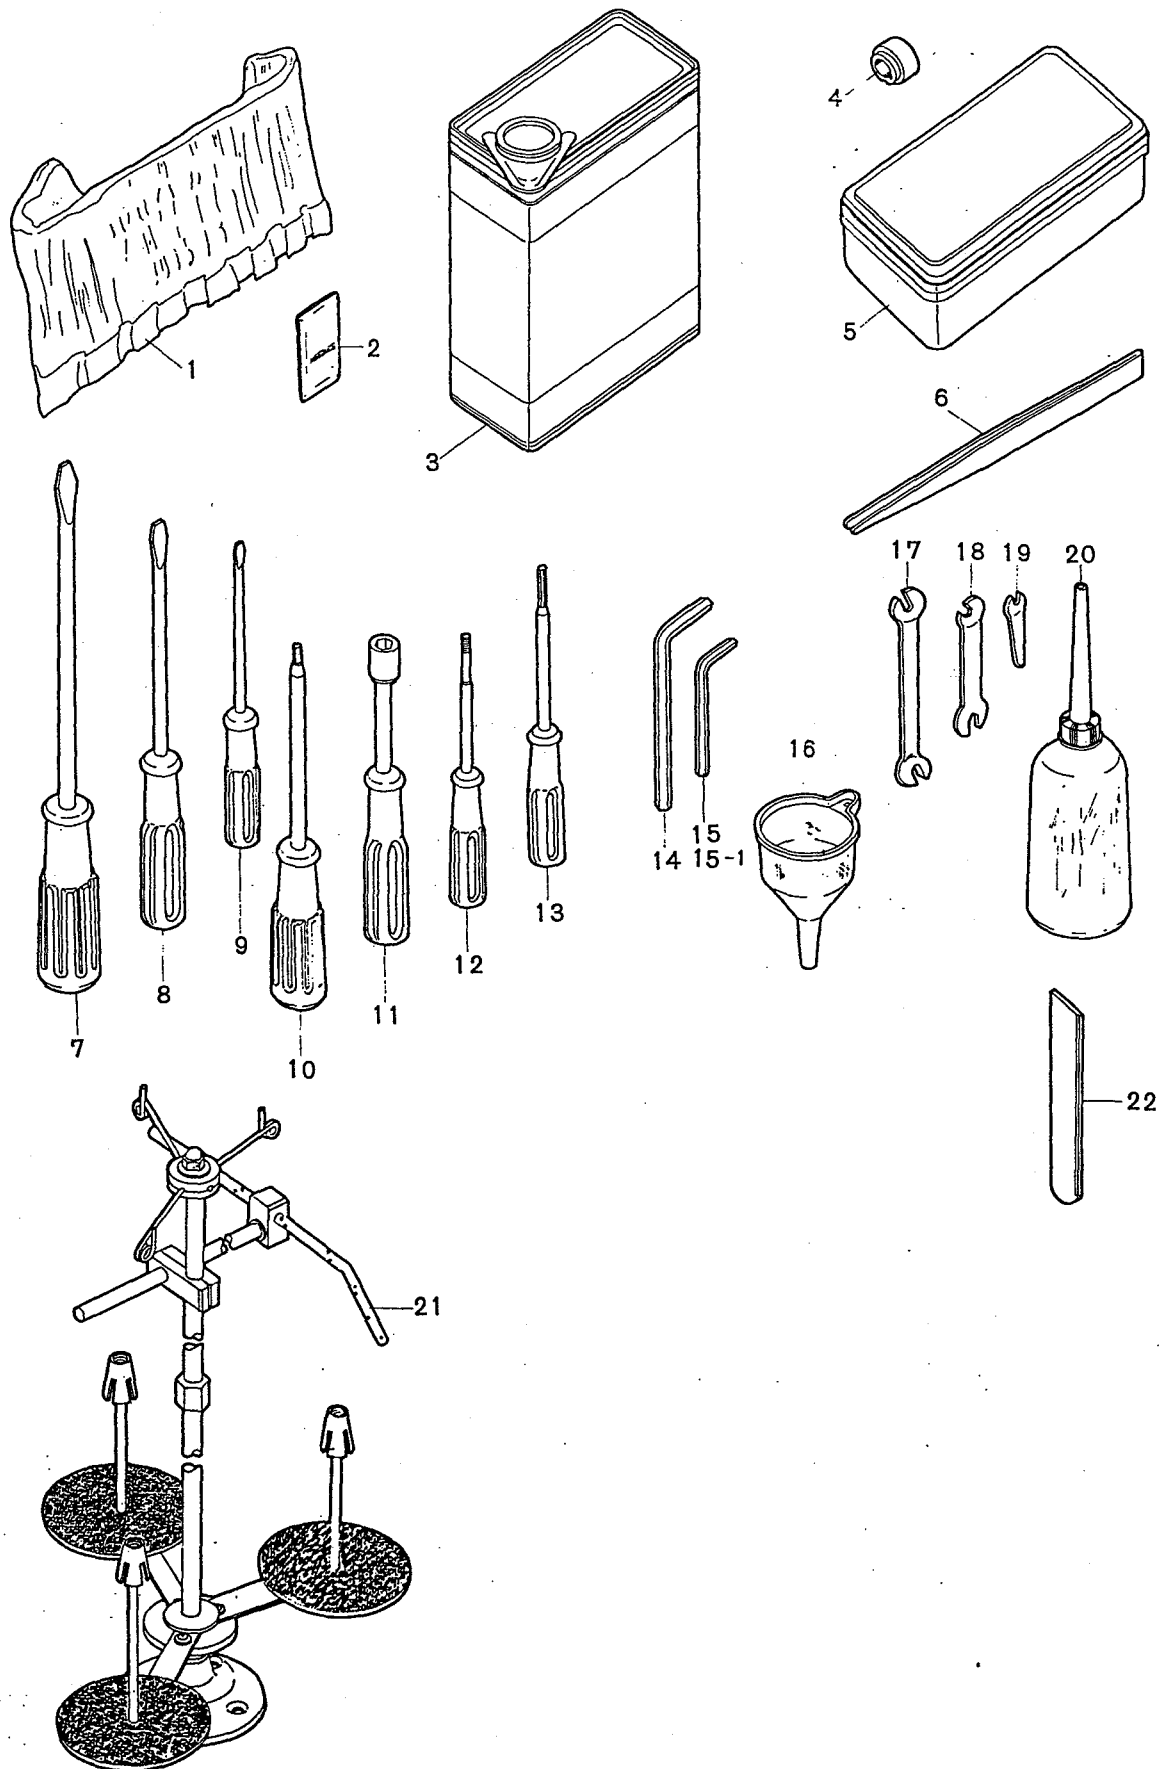

600-4 EXCLUSIVE PARTS

<u>Ref.No.</u>	<u>Parts.No.</u>	<u>Description</u>	<u>Amt.Req.</u>	<u>Remarks</u>
1	Y32530	Frame	1	
2	Y32532	Needle Bar Bushing (Upper)	1	
3	Y32533	Needle Bar Bushing (Lower)	1	
4	Y32572	Needle Bar Connecting Link Cover	1	
5	Y32575	Auxiliary Needle Thread Eyelet	1	
6	Y 4358	Screw for Y32575	1	
7	Y32585	Looper Thread Tension Disc Eyelets	2	
8	Y32534	Needle Bar Driving Crank	1	
9	Y32556	Upper Knife Clamp	1	
10	Y32552	Presser Foot Positioning Arm	1	
11	Y32543	Presser Spring Guide Pin	1	
12	Y32554	Upper Knife Driving Arm Guide	1	
13	Y32531	Crank Shaft	1	
14	Y34515	Upper Looper Bar Guide	1	
15	Y34587	Upper Looper Bar Guide Thrust Pin	1	
16	Y32374	Upper Looper Thread Guide	1	
17	Y34514	Upper Looper Bar Driving Arm	1	
18	Y32373	Looper Thread Pull-Off (Right)	1	
19	Y32580	Looper Thread Eyelet (Right)	1	
20	Y32582	Looper Thread Eyelet (Left)	1	
21	Y32577	Looper Thread Tubes	2	
22	Y32583	Looper Thread Pull-Off (Left)	1	
23	Y32584	Lower Looper Thread Eyelet	1	
24	Y32490	Lower Knife Holder Spring	1	
25	Y32488	Lower Knife Holder Locking Plate	1	
26	Y32545	Needle Guard (Front) for DCZ-222, -223	1	
27	Y32576	Chip Guard (Fix)	1	
28	Y32498	Chip Guard (Open)	1