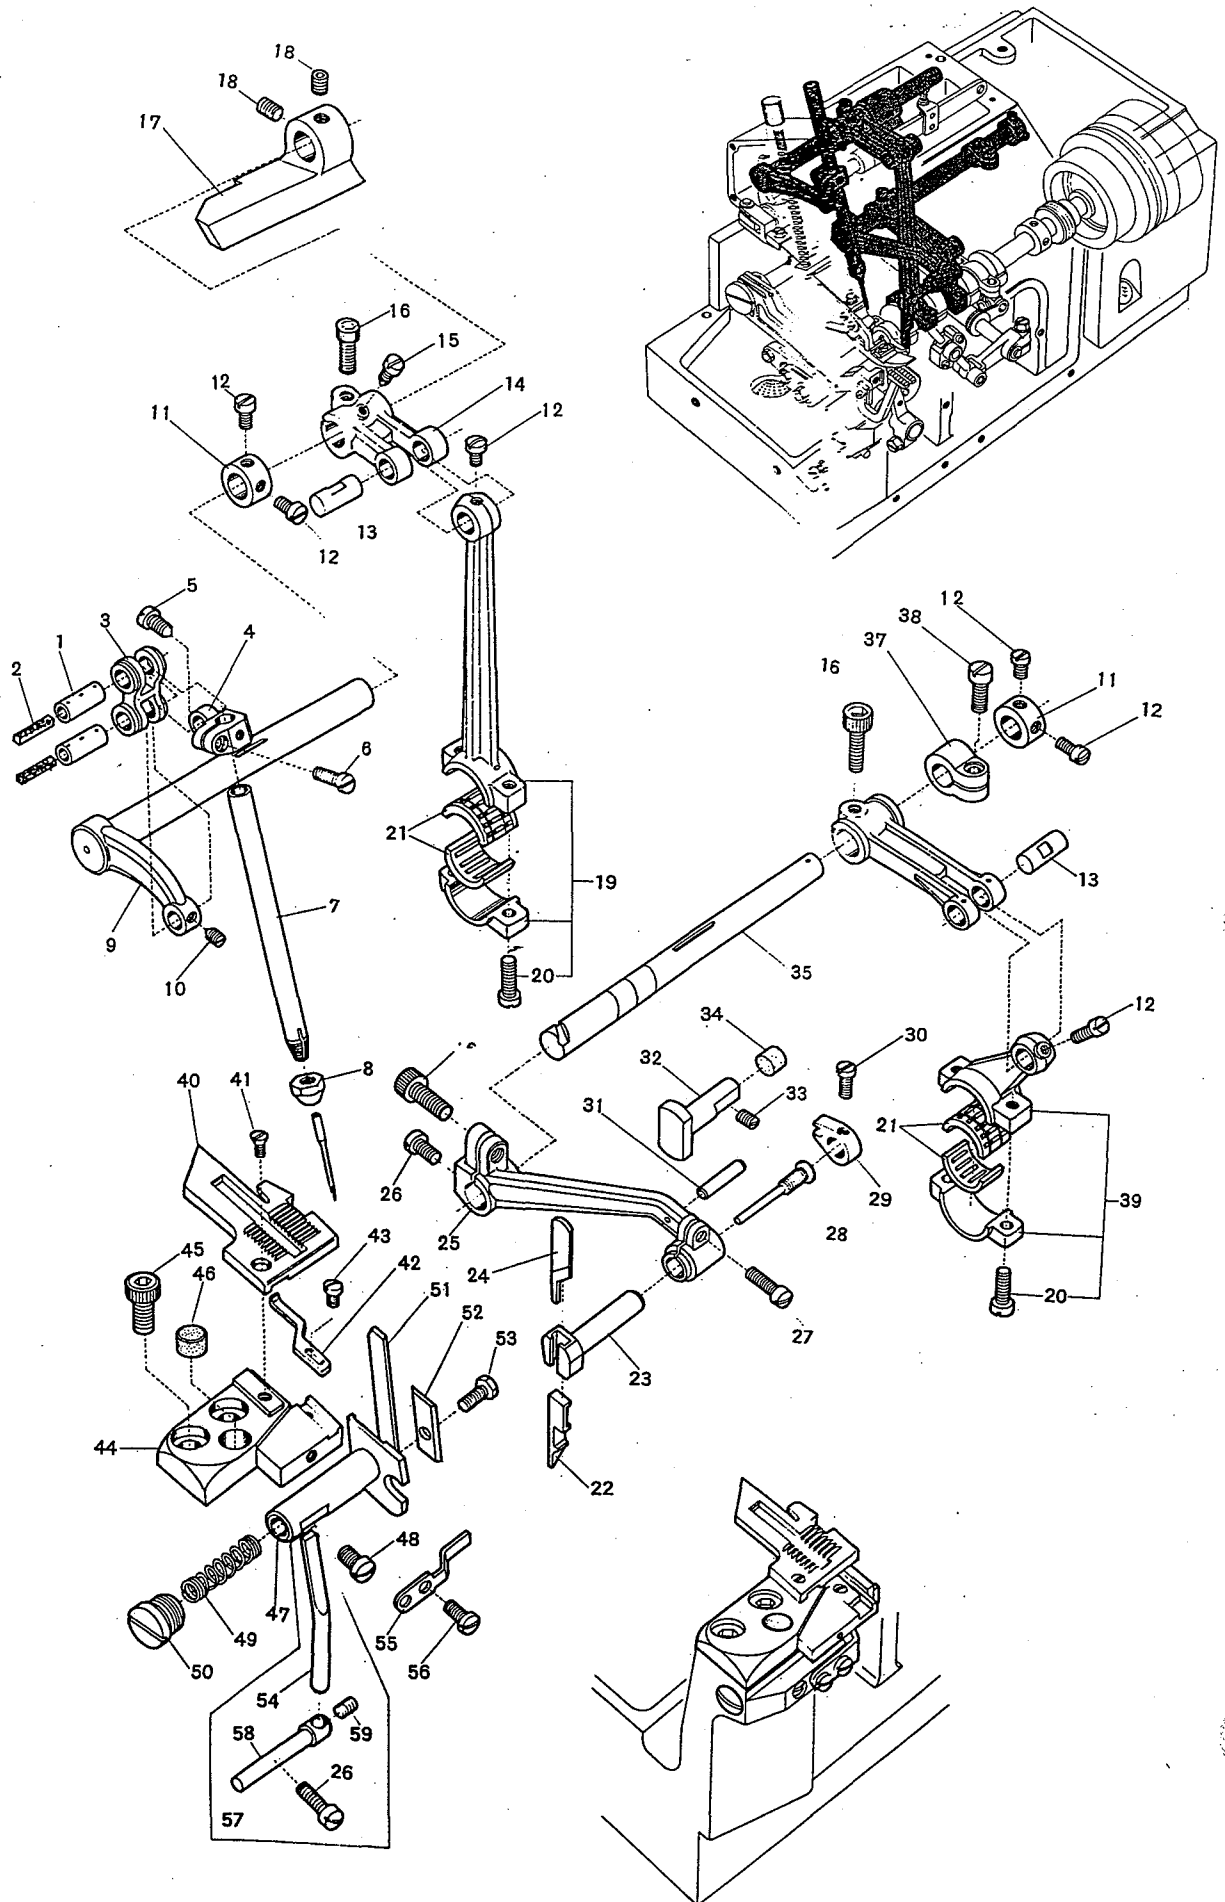

NEEDLE BAR AND KNIFE DRIVING MECHANISM

5

<u>Ref.No.</u>	<u>Parts.No.</u>	<u>Description</u>	<u>Amt.Req.</u>	<u>Remarks</u>
1	Y90320	Needle Bar Connection Link Pins	2	
2	Y 282	Oil Wicks for Y90320	2	
3	Y90321	Needle Bar Connection Link	1	
4	Y32651	Needle Bar Connecting Bracket	1	
5	Y 4313	Screw for Y90320 (Y32651)	1	
6	Y 4435	Screw for Y32651	1	
7	Y37122	Needle Bar for Single Needle	1	
8	Y 62	Needle Clamping Nut	1	
9	Y32645	Needle Bar Driving Crank	1	
10	Y 3311	Screw for Y90320 (Y32645)	1	
11	Y32646	Needle Bar Driving Crank Collars	2	
12	Y 9604	Screws for Y32646, Y32921, Y32900	6	
13	Y32921	Connecting Rod Pin	2	
14	Y32644	Needle Bar Driving Lever	1	
15	Y 9517	3x0 Screws for Y32644	1	
16	Y 5520	Main Screws for Y32644, Y32902, Y32910	3	
17	Y32662	Needle Bar Driving Crank Counterweight	1	
18	Y 3635	Screw for Y32662	2	
19	Y32670	Needle Bar Connecting Rod	1	
20	Y 5071	Screws for Y32670, Y32900	4	
21	Y32819	Connecting Rod Roller Bearings	2	
22	Y32913	Upper Knife Clamp	1	
23	Y32911	Upper Knife Holder	1	
24	Y32914	Upper Knife	1	
25	Y32910	Upper Knife Driving Arm	1	
26	Y 4437	Screws for Y32910, Y33870	3	
27	Y 1174	Screw for Y32911 (32910)	1	
28	Y 5508	Screw for Y32914	1	
29	Y32912	Upper Knife Holder Guide	1	
30	Y 7616	Screw for Y32912	1	
31	Y 723	Guide Pin for Y32912	1	
32	Y32909	Upper Knife Driving Arm Guide	1	
33	Y 3434	Screw for Y32909	1	
34	Y32519	Upper Knife Driving Arm Guide Plug	1	
35	Y32903	Upper Knife Driving Shaft	1	
36	Y32902	Upper Knife Driving Lever	1	
37	Y32920	Upper Knife Driving Shaft Collar (Left)	1	
38	Y 7311	Screw for Y32920	1	
39	Y32900	Upper Knife Driving Connecting Rod	1	
40	Y32667	Throat Plate #2	1	
41	Y 5401	Screw for Throat Plate	1	
42	Y32655	Needle Guard (Front)	1	
43	Y 4404	Screw for Y32655	1	
44	Y32601	Throat Plate Supporter	1	
45	Y 6662	Screws for Y32601	2	
46	Y32604	Cloth Plate Rubber Cushion	1	
47	Y32916	Lower Knife Holder	1	
48	Y 4591	Screw for Y32916	1	
49	Y32919	Lower Knife Holder Spring	1	
50	Y 5074	Screw for Y32919	1	
51	Y30421	Lower Knife	1	
52	Y32917	Lower Knife Clamp	1	
53	Y 7605	Screw for Y32917	1	
54	Y33871	Needle Guard (Rear)	1	
55	Y32899	Lower Knife Holder Locking Plate	1	
56	Y 4440	Screws for Y32899	2	
57	Y33873	Needle Guard Complete Set (Rear)	1	
58	Y33870	Needle Guard Holder	1	
59	Y 3638	Screw for Y33871	1